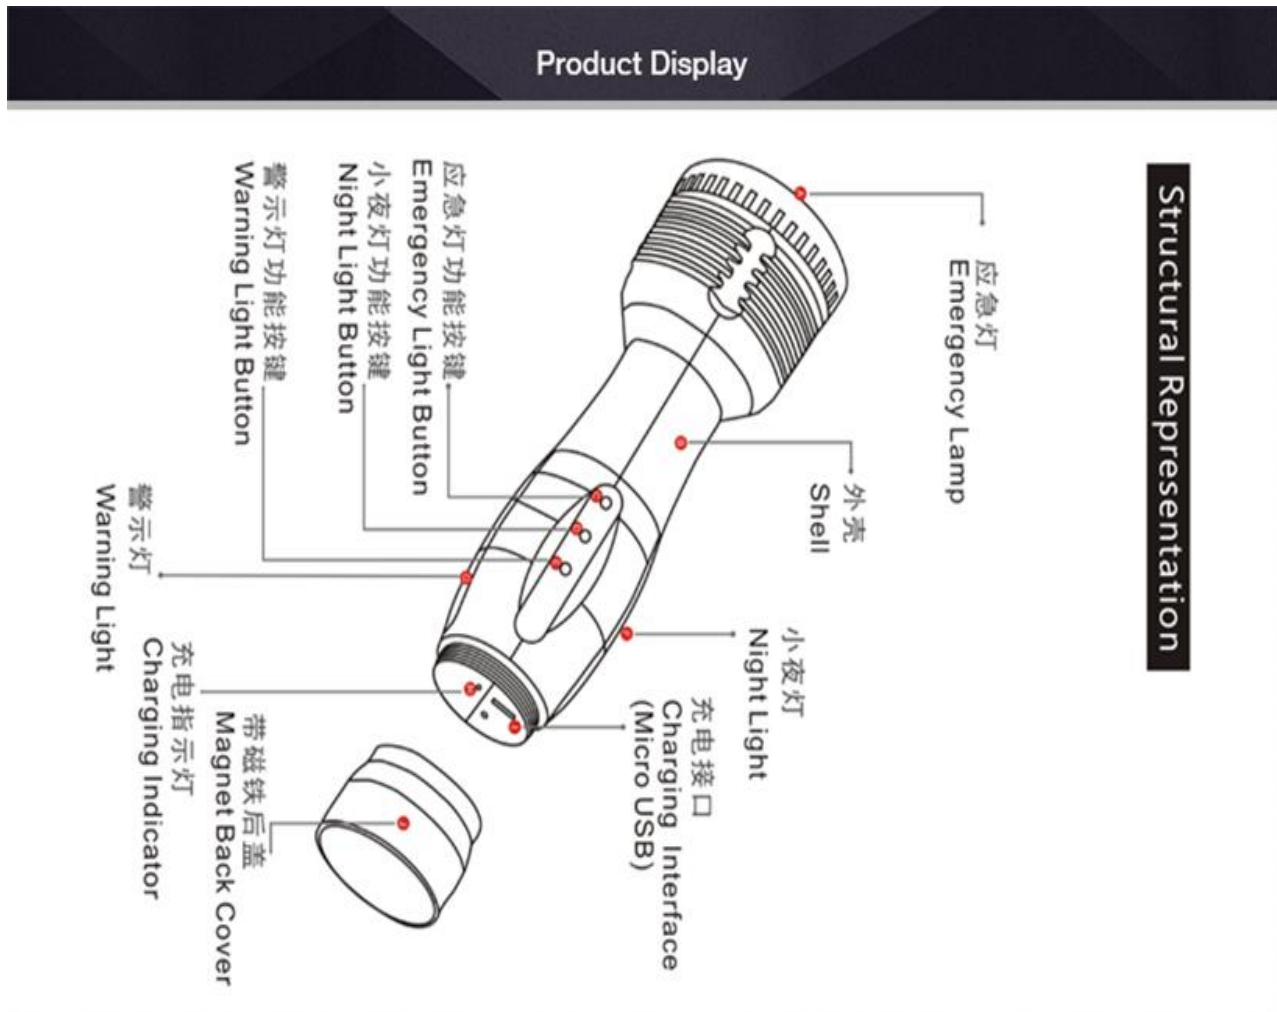

Energy saving rechargeable led torch

2018 new design! Energy saving rechargeable battery led light torch for emergency outdoor light tent hiking climbing fishing.

Get your Rescue Kit to Protect you and your Loved Ones in an Emergency: Comes with window breaker, cutting knife, outdoor compass, emergency power bank, safety flashlight, strong camping magnet, and more...

Parameters	
Color	Black
Material	Plastic Shell
Dimension	195x60x56mm
Battery	18650 2500MAH lithium battery
Lighting Distance	200 meters headlight
Lighting Time	Emergency light 4 hours Night light 24 hours Side warning light 20 hours
Lighting Color	Yellow/White/Flashlight
Temperature	-30° C —— +50° C